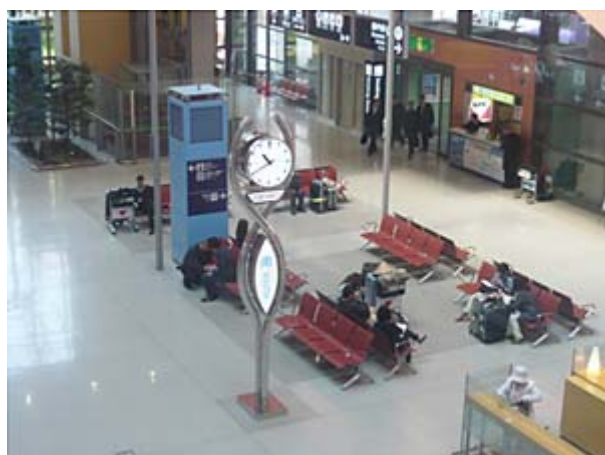

Transportation From Kansai Airport on 10 September

A shuttle bus will be prepared by the organizer. Please refer to the following detailed information.

Meeting Time

12:00 pm

*Please have your own lunch before getting on a bus.

Meeting Point

There is a big Clock near the South Arrival Gate on the 1st Floor as the following photo. A staff will meet you putting up the poster of Cheiron School at this point.

<MAP : 1st Floor International Arrival>

<Clock>

<Poster>

Kansai Airport : <http://www.kansai-airport.or.jp/en/index.asp>