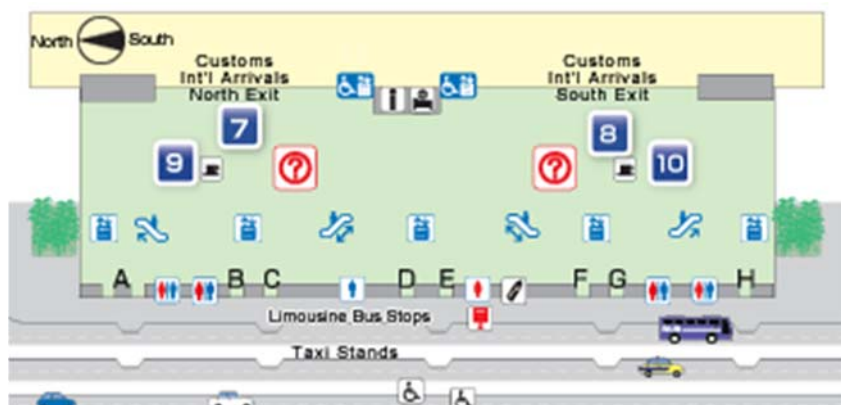

Meeting Point

There is a big Clock near the South Arrival Gate on the 1st Floor as the following photo. A staff will meet you putting up the poster of Cheiron School at this point.

<MAP : 1st Floor International Arrival>