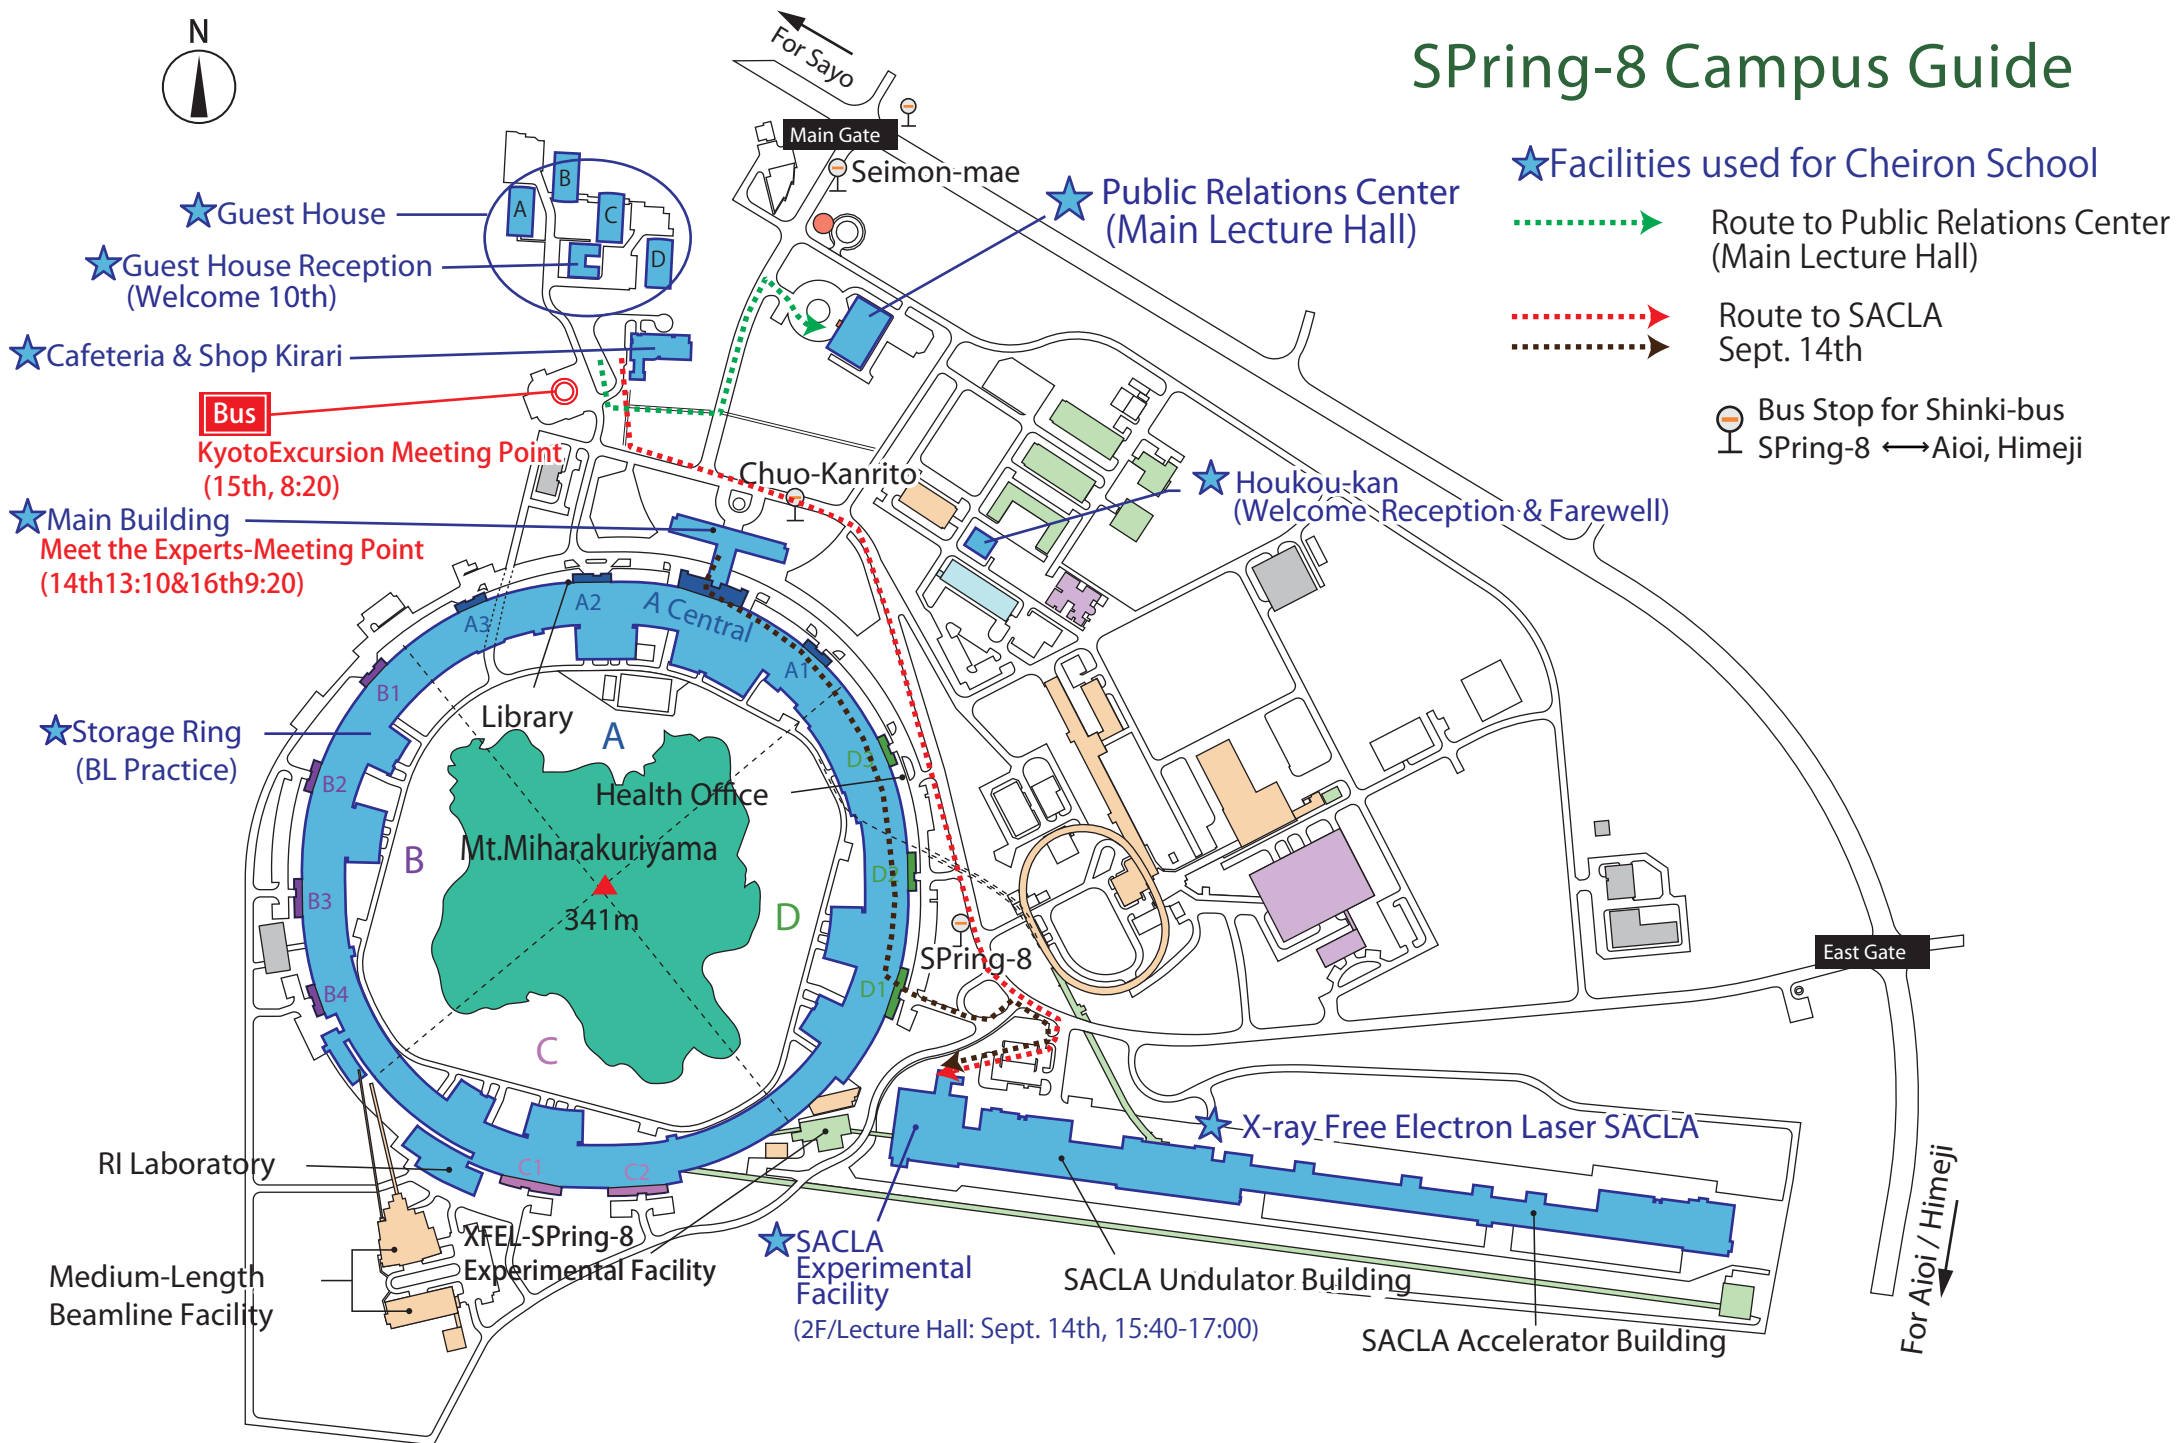

SPring-8 Campus Guide

★ Guest House
 ★ Guest House Reception (Welcome 10th)

★ Cafeteria & Shop Kirari

Bus
 Kyoto Excursion Meeting Point
 (15th, 8:20)

★ Main Building
 Meet the Experts Meeting Point
 (14th 13:10 & 16th 9:20)

★ Storage Ring (BL Practice)

RI Laboratory
 Medium-Length Beamline Facility

Library
 Health Office
 Mt. Miharakuriyama
 341m

★ SACLA Experimental Facility
 (2F/Lecture Hall: Sept. 14th, 15:40-17:00)

★ Public Relations Center (Main Lecture Hall)

★ Houkou-kan (Welcome Reception & Farewell)

★ X-ray Free Electron Laser SACLA

SACLA Undulator Building
 SACLA Accelerator Building

- ★ Facilities used for Cheiron School
-➔ Route to Public Relations Center (Main Lecture Hall)
-➔ Route to SACLA Sept. 14th
- Bus Stop for Shinkii-bus
- ⊥ SPring-8 ↔ Aioi, Himeji

East Gate

Main Gate

Seimon-mae

Chuo-Kanrito

SPring-8

For Aioi / Himeji

For Sayo